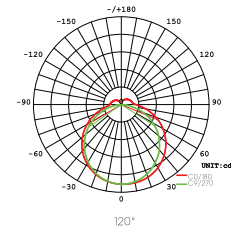

Quick installation structure