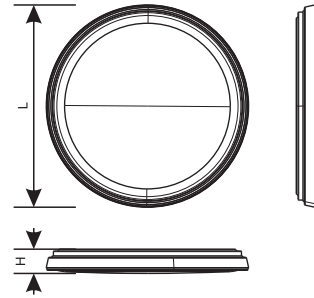

I DEAL SERIES

EASE AND COMFORTABLE. SOFT BEAM FOR WARM HOME ENVIRONMENT.

Powered by

Intelligence
Inside

IDEAL

Parameters

Model	Power	LED Qty	Luminous Flux	Efficacy	Size
SW570-L56W	25W	2835SMD/9V-1W/60*2LEDS	2000LM	80Lm/W	φ57*7cm
SW390-L28W	28W	2835SMD/9V-1W/30*2LEDS	2240LM	80Lm/W	φ39*7cm
SW340-L16W	16W	2835SMD/9V-1W/18*2LEDS	1280LM	80Lm/W	φ34*7cm

Input Voltage: AC180-240V
 Frequency: 50/60Hz
 Power Factors: ≥0.9
 Efficiency: 90%
 CCT: 2700 ~ 6500K
 CRI: Ra ≥ 80
 Beam Angle: 120°
 Frame Material: Aluminum 6063
 Base Material: Iron Q235
 Lampshade: PS
 Body Color: White
 Input Cable: 0.5mm²
 Installation: Mount
 Protection: IP20
 Environment: -20°C ~ 40°C
 Longevity: 20,000h

Packing

Model	Weight/PC	Qty/CTN	Inner Box Size	Master CTN
SW570-L56W	1.89kgs	4	63.5*8*64cm	65.5*34.5*66cm
SW390-L28W	0.9kgs	6	45.5*8*46cm	47.5*50.5*48cm
SW340-L16W	0.6kgs	6	40.5*8*41cm	42.5*50.5*43cm

DETAILS